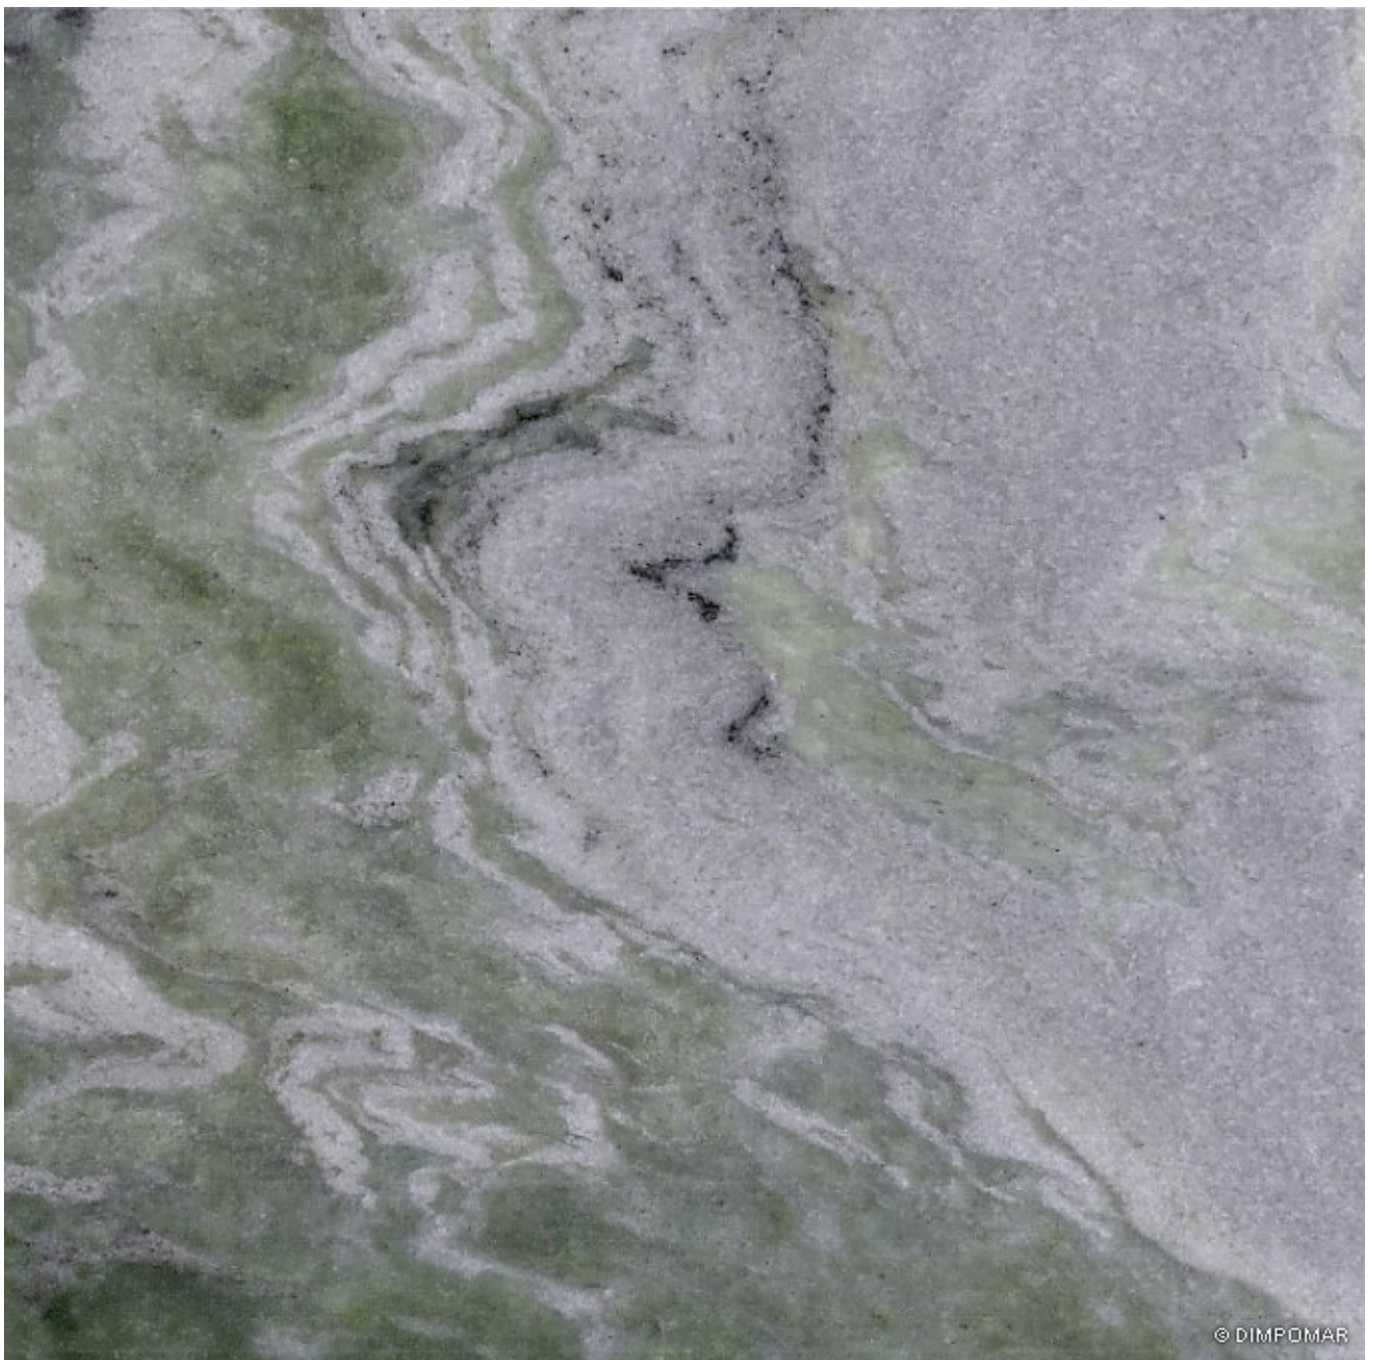

Himalayan Green

Type: Marble

Origin: World Natural Stone

Other Names: Himalayan Onyx, Salumber Onyx,
Lady Onyx Green

Himalayan Green marble, with its translucent greenish veins, is a luxurious and sought-after material, often chosen for its aesthetic qualities and the sense of elegance it can bring to interior and exterior spaces.