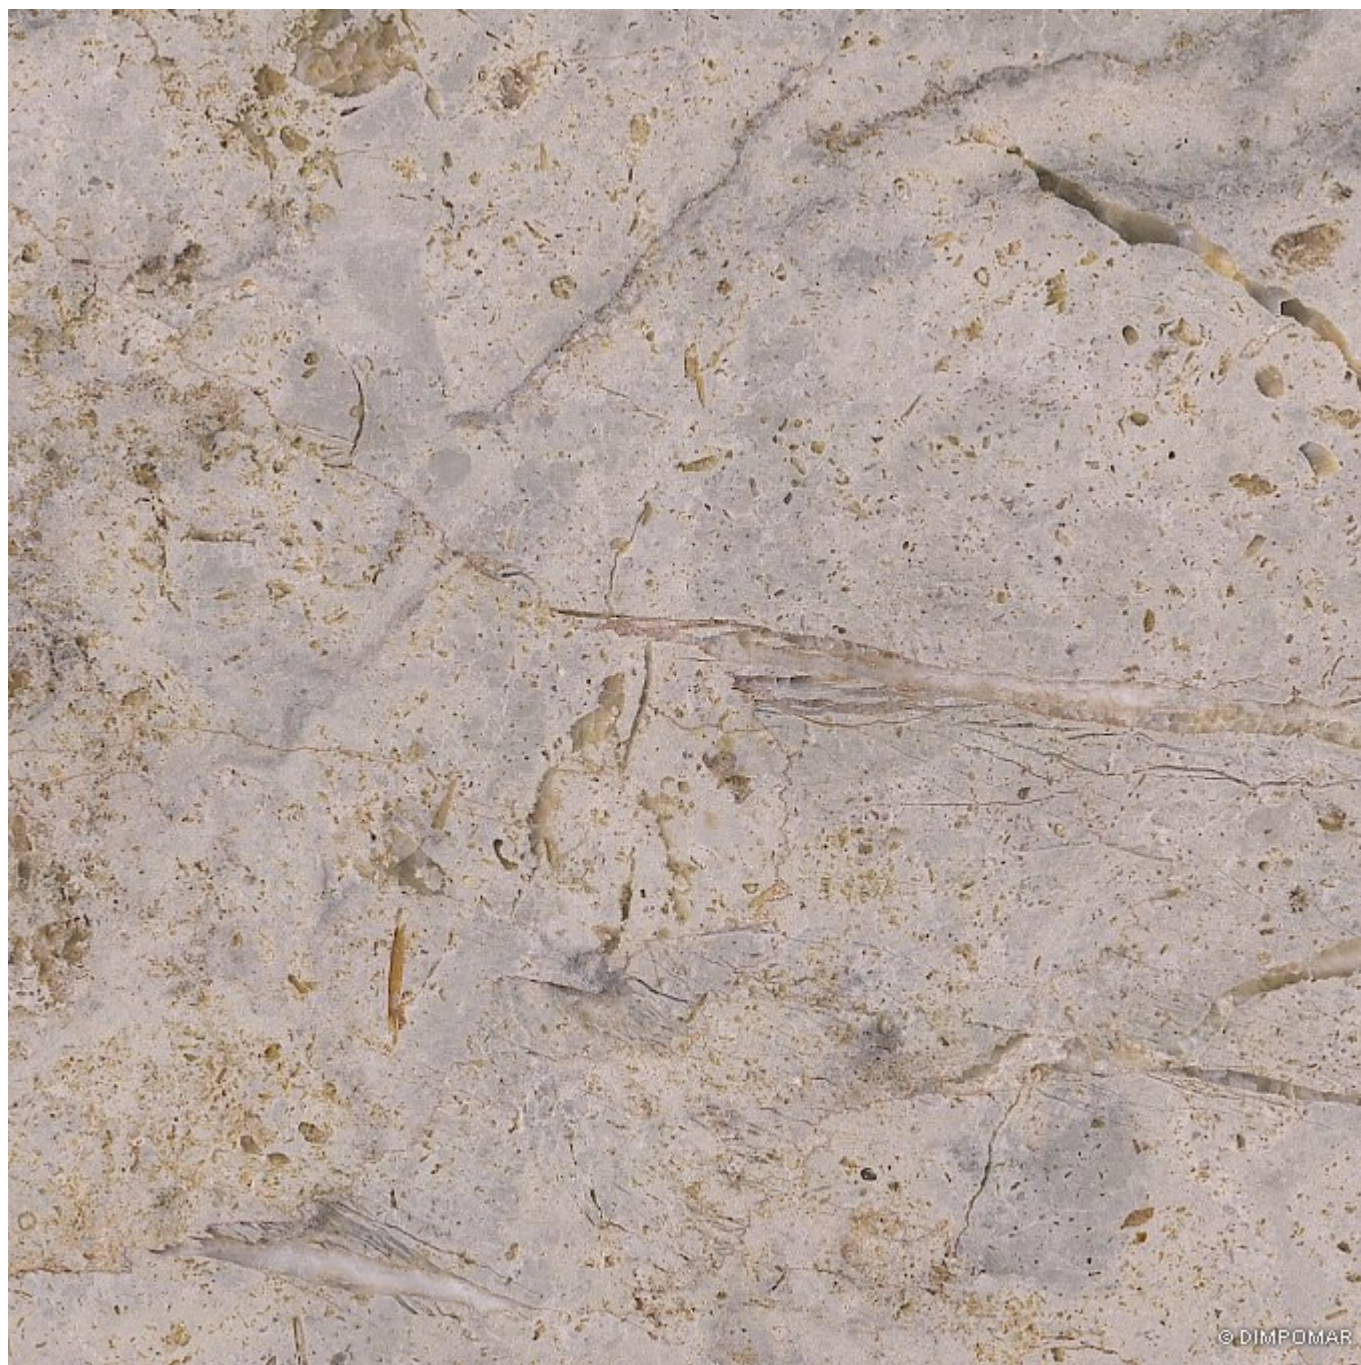

Napolina

Type: Marble

Origin: Portuguese Natural Stone

Other Names: Marítima, Brecha Marítima,
Brecha Sto. António

Napolina is a very decorative marble with a strong tradition in Portugal. It accomplishes ornamental projects with outstanding results.