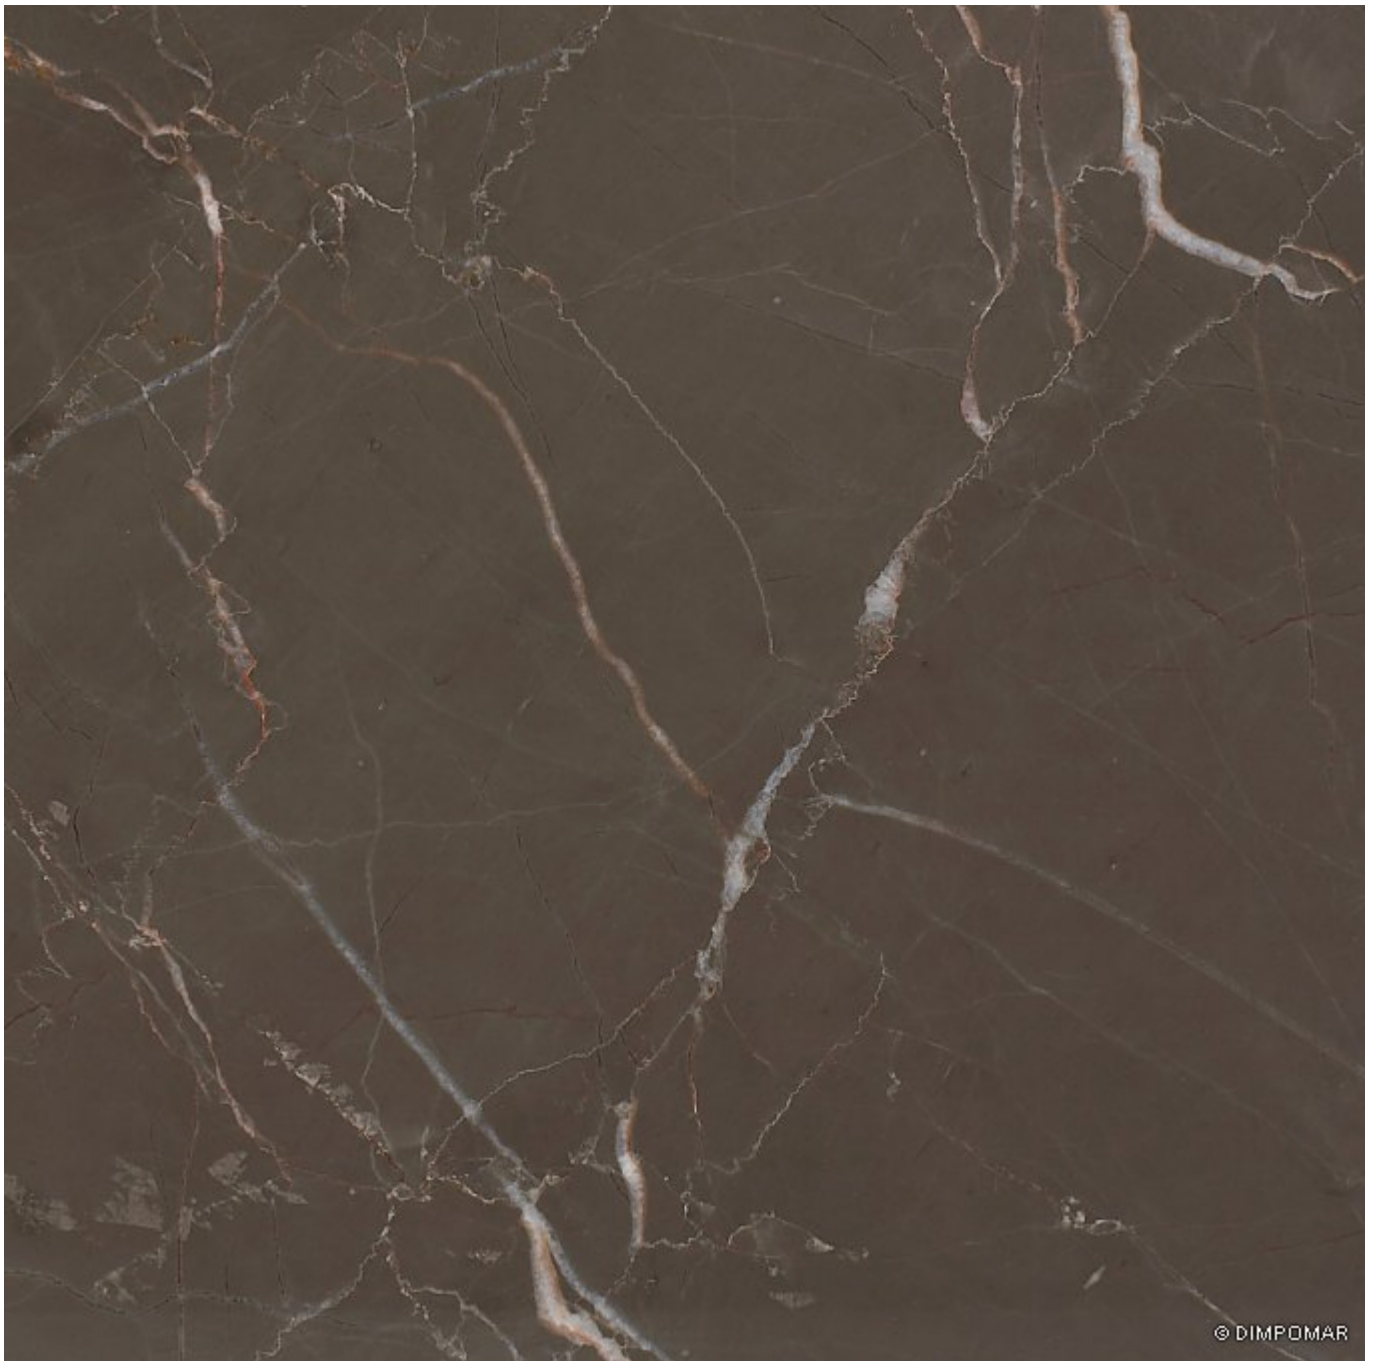

Gris Pulpis

Type: Marble

Origin: World Natural Stone

Other Names: Bronze Armani, Grigio Armani,
Pietra Café

Internationally known, this marble is unique in the world with its dark but yet discrete tone. Excellent polishing and maximum elegance.