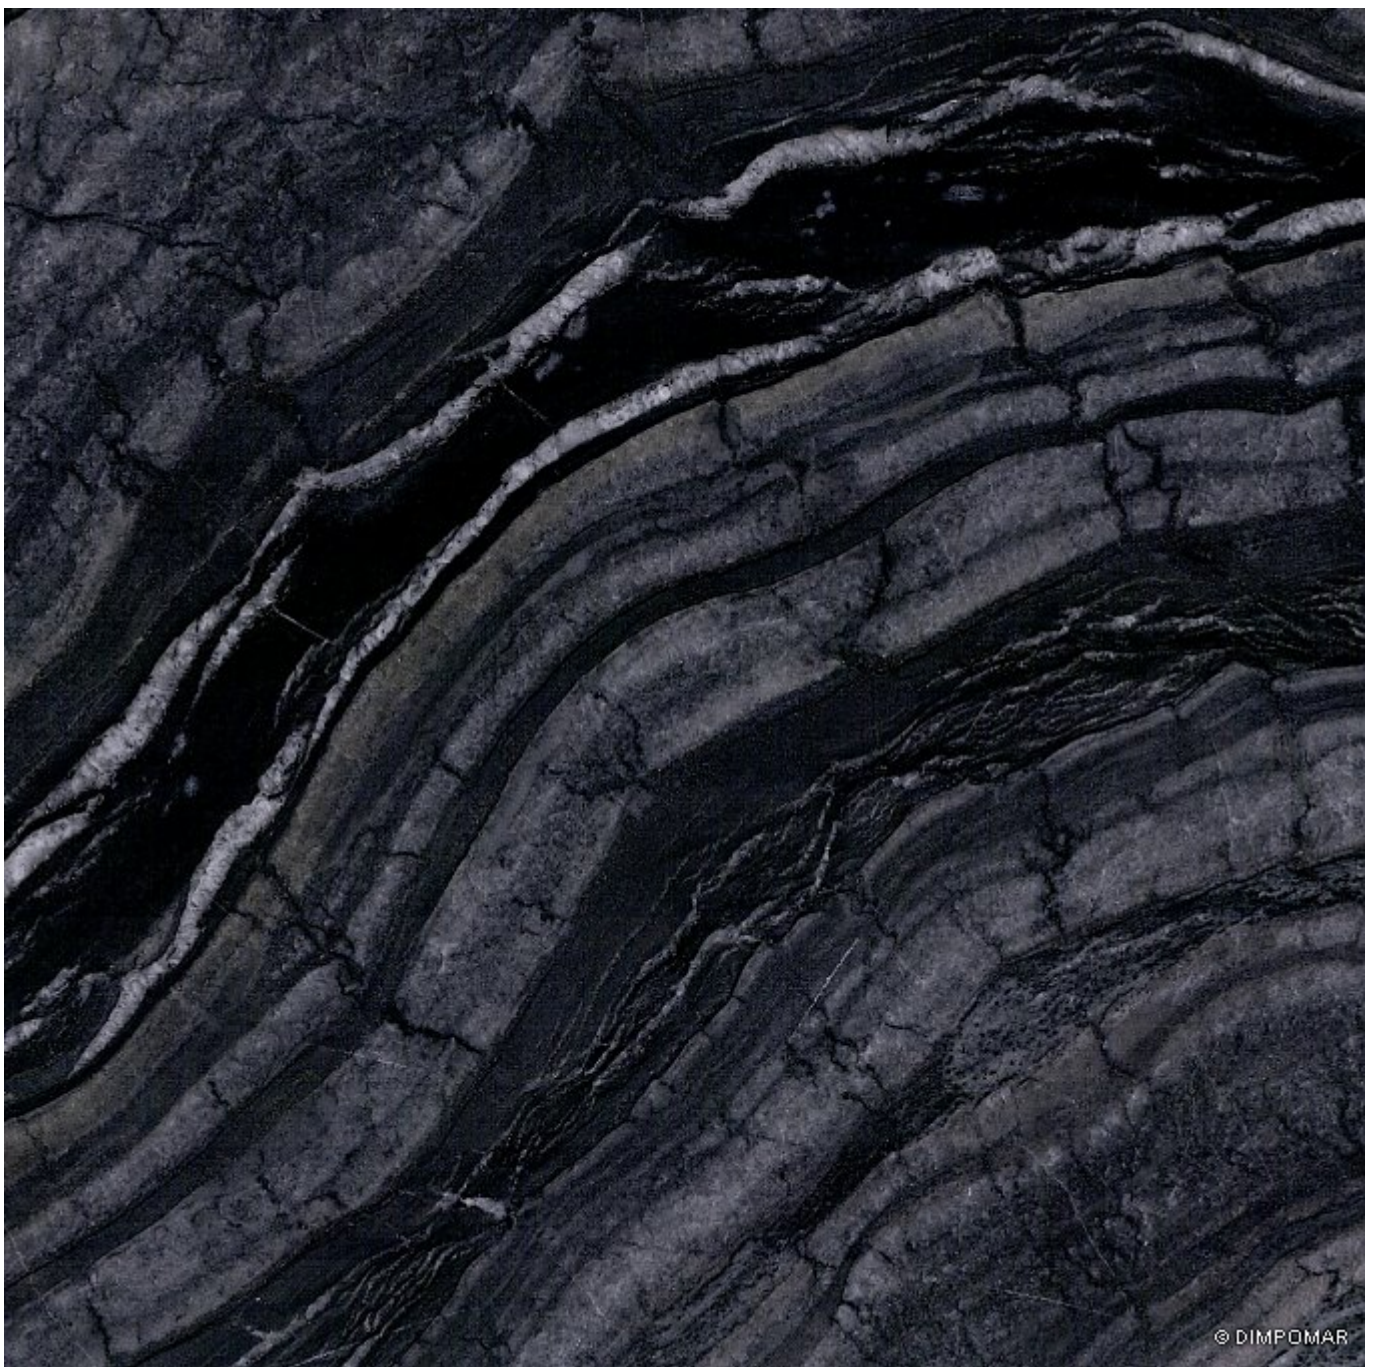

Black Kenya

Type: Marble

Origin: World Natural Stone

Other Names: Nero Madera, Black Wooden, Silver Wave, Dark Forest, Forest Black, Zebra Black

Dazzle yourself with this natural stone that has the real Nature's Strength!

Also known as "Silver Wave", "Nero Madera" or "Black Forest", the Black Kenya marble does projects of intense image and solid elegancy. Ideal for design projects, featured pieces or wallings, bookmatched concepts, ecc.