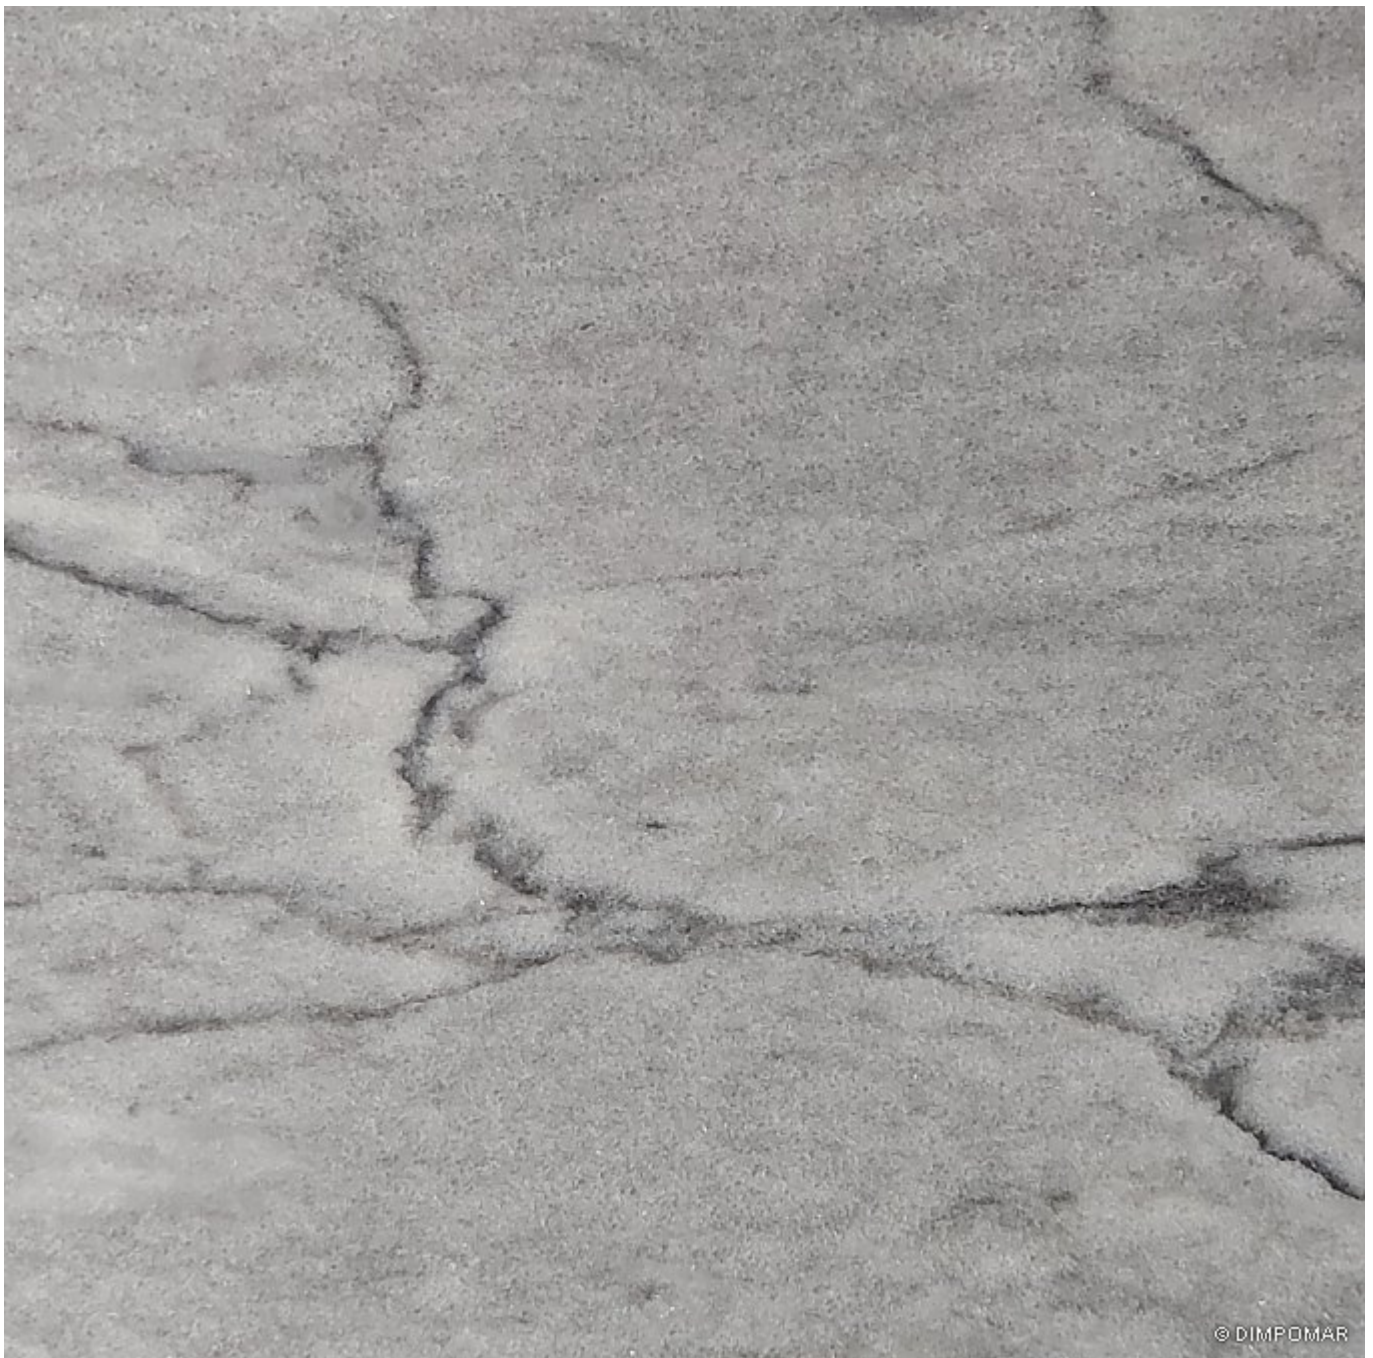

Ruivina Light

Type: Marble

Origin: Portuguese Natural Stone

Other Names: Ruivina Claro

Ruivina Light is a light grey marble that gains good polishing and is adequate for both exterior and interior applications. It presents low absorption levels and combines perfectly with other materials such as wood, inox, ecc. A mandatory marble!