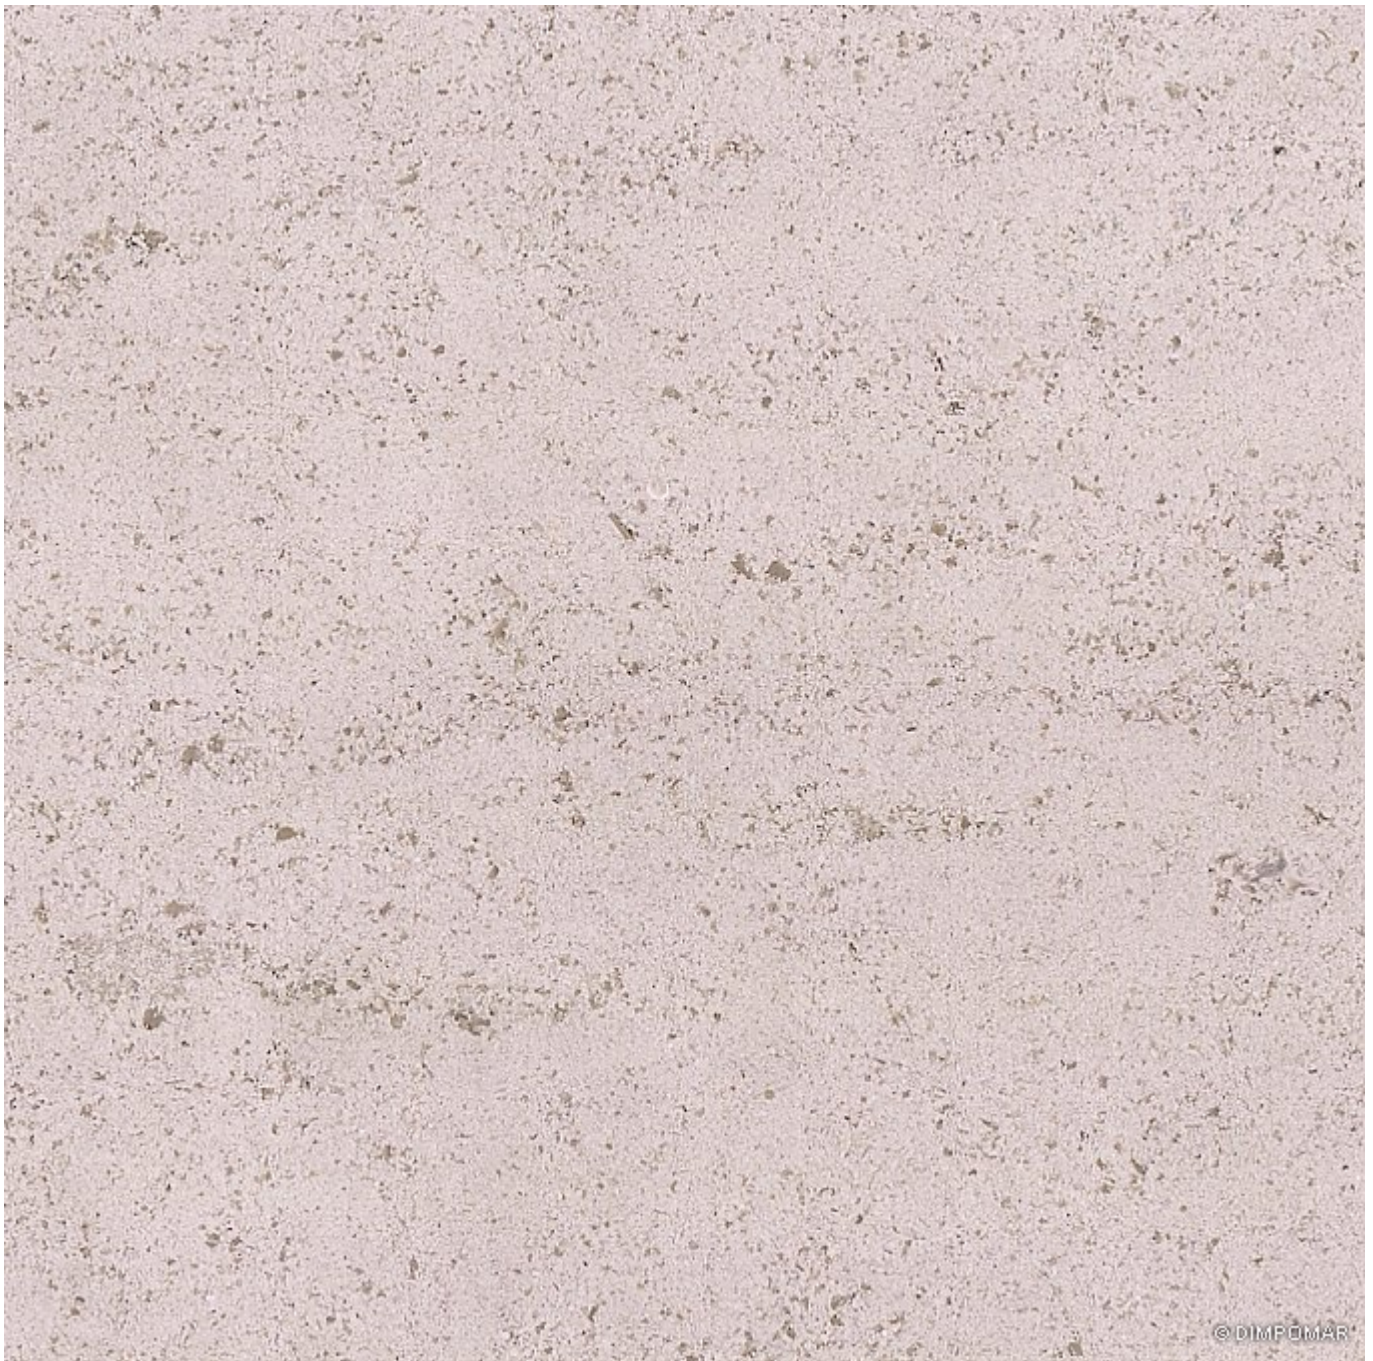

Rosal CV

Type: Limestone

Origin: Portuguese Natural Stone

Other Names: Cabeça Veada, Creme CV,
Moleanos CV, Cabeça, Creme Cascais

Rosal CV is a 'grainy' light cream/beige limestone with physical and aesthetical characteristics between the reknown Rosal AR and Moleanos limestones.