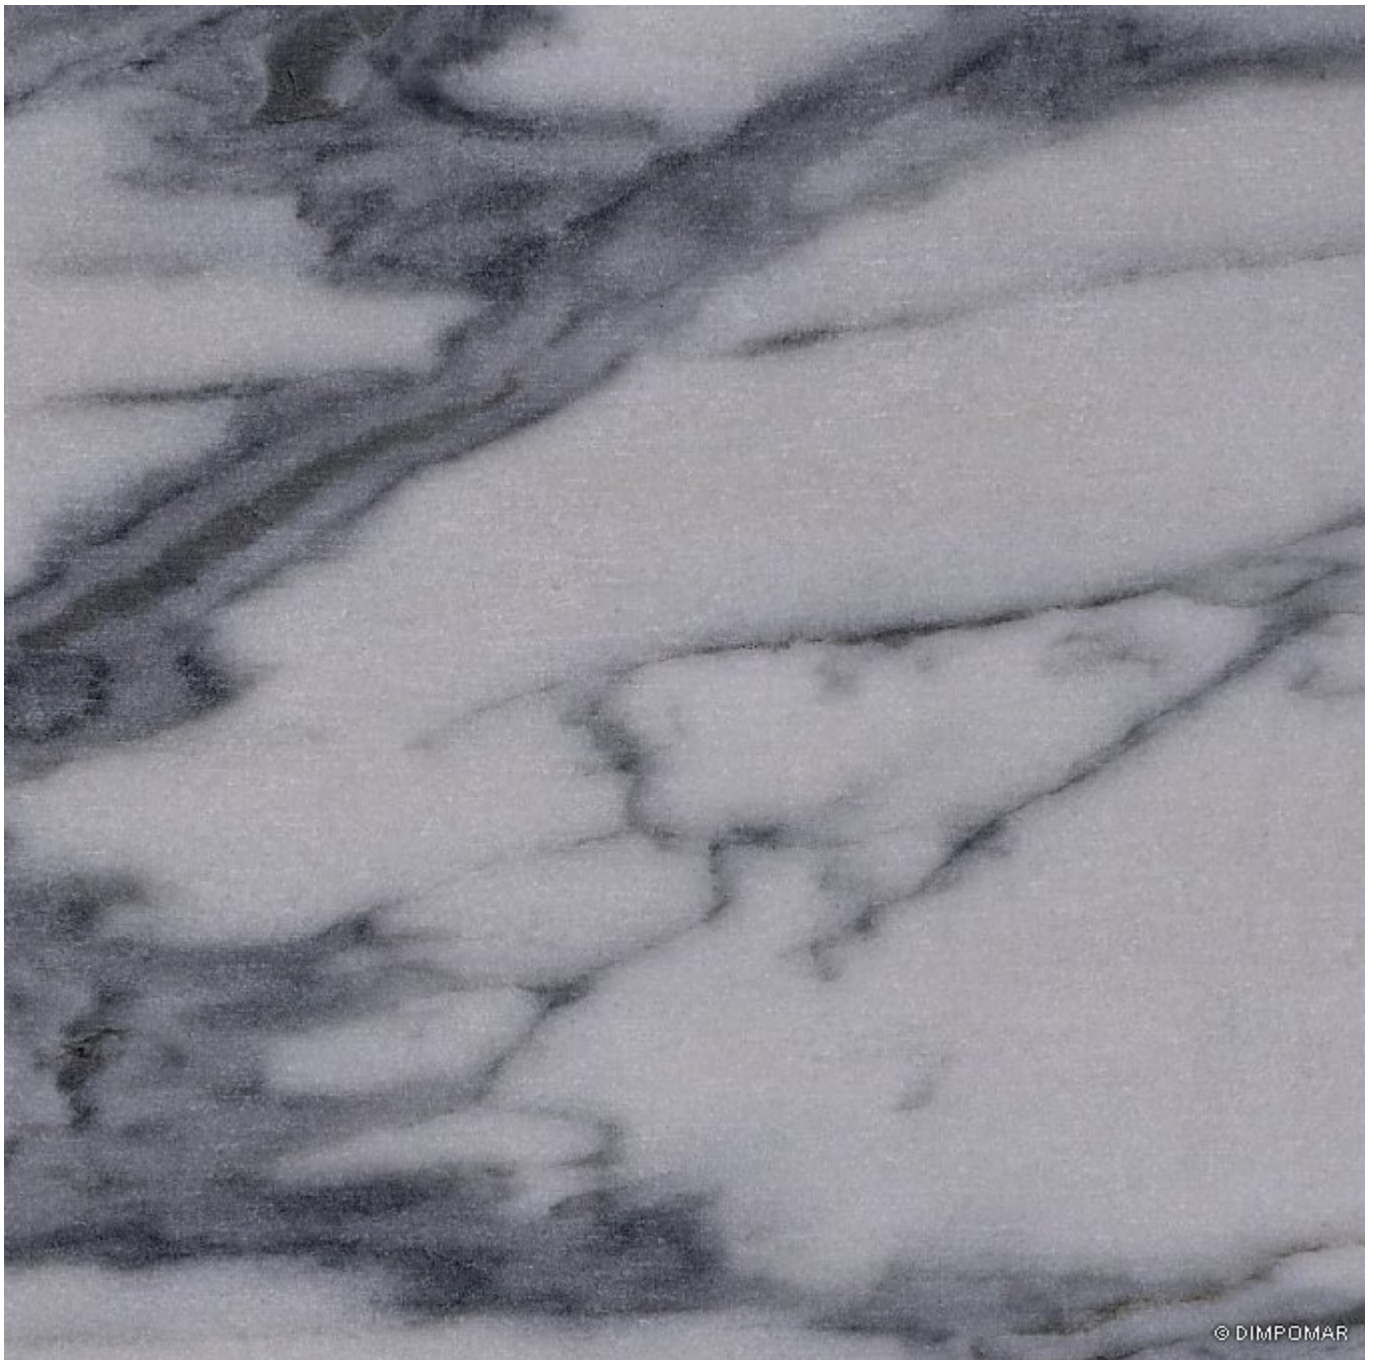

# Aurora Blue

**Type:** Marble

**Origin:** Portuguese Natural Stone

**Other Names:** Rosa Aurora Blue, Azul Lagoa

A white/grey/bluish background with grey/brown veining.  
Good polishing.

© DIMPOMAR