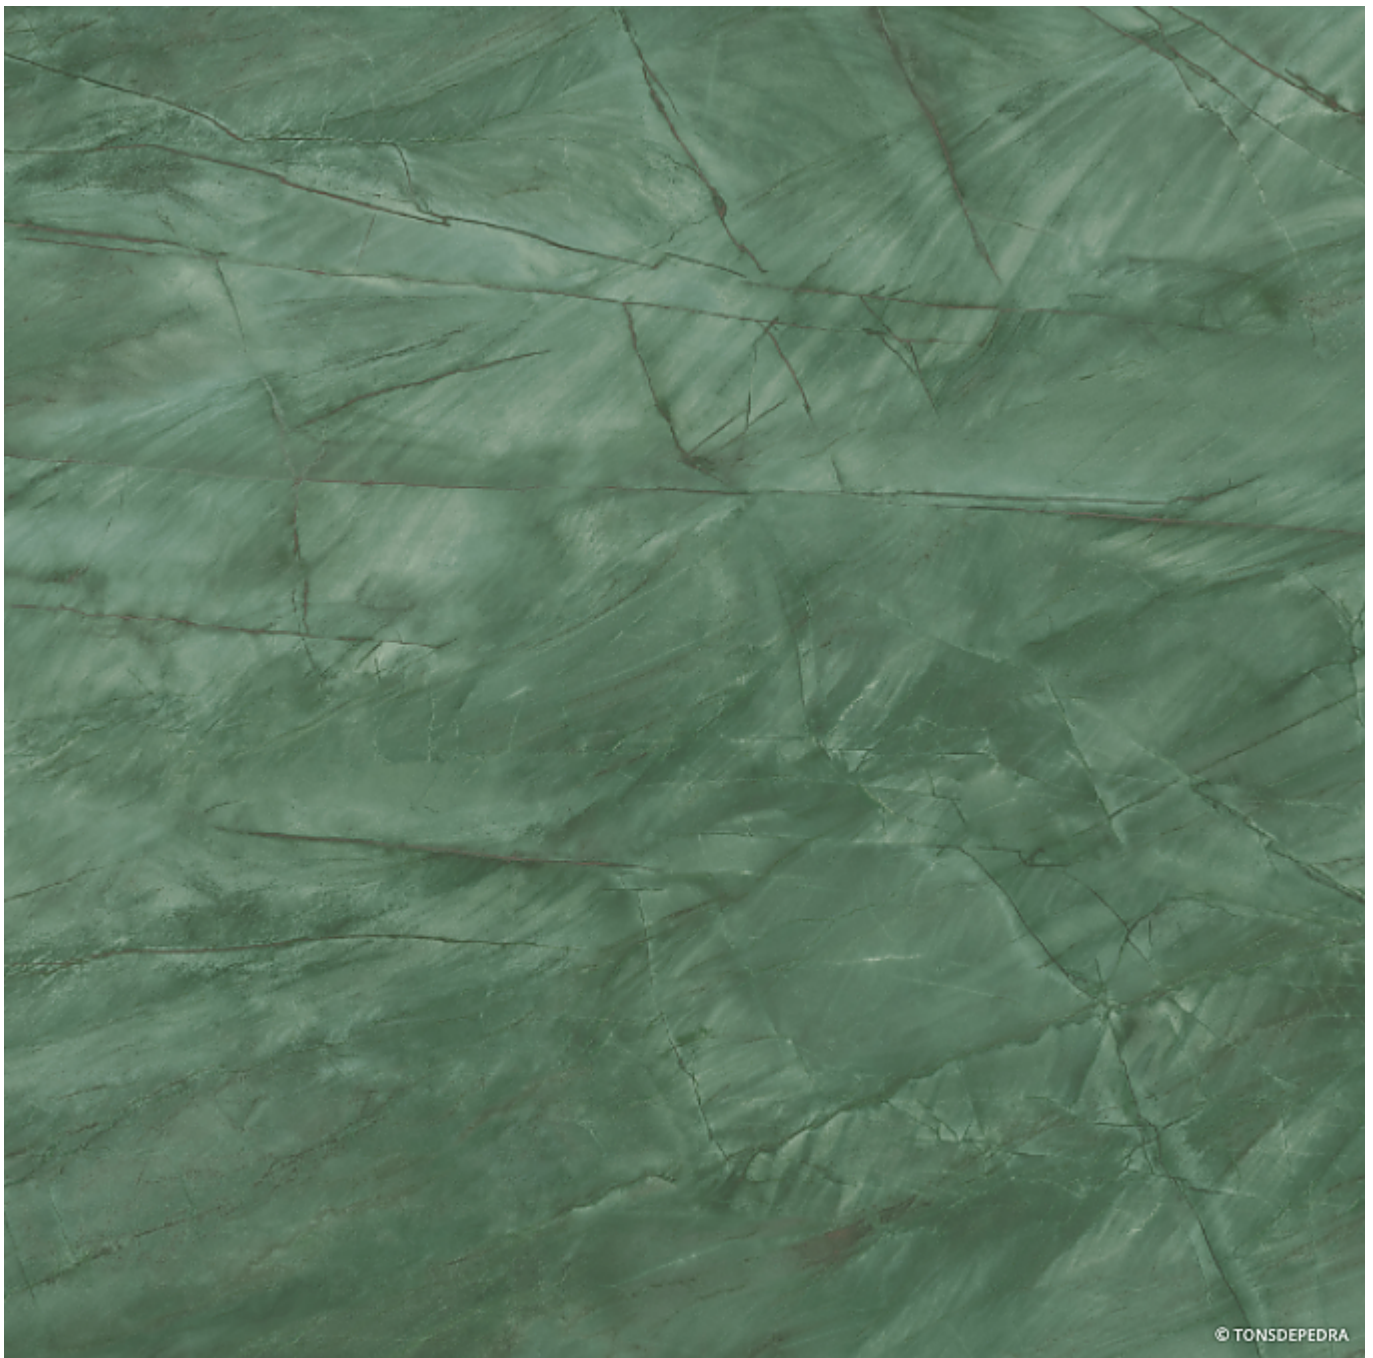

Exotic Green

Type: Porcelain Stoneware

Origin: Composite Material

Exotic green embodies the fascination of a tropical forest. The background green is deep and vibrating; it is crested by light shades that reinforce the decorative potential of the surface.

(by Atlas)

© TONSDEPEDRA