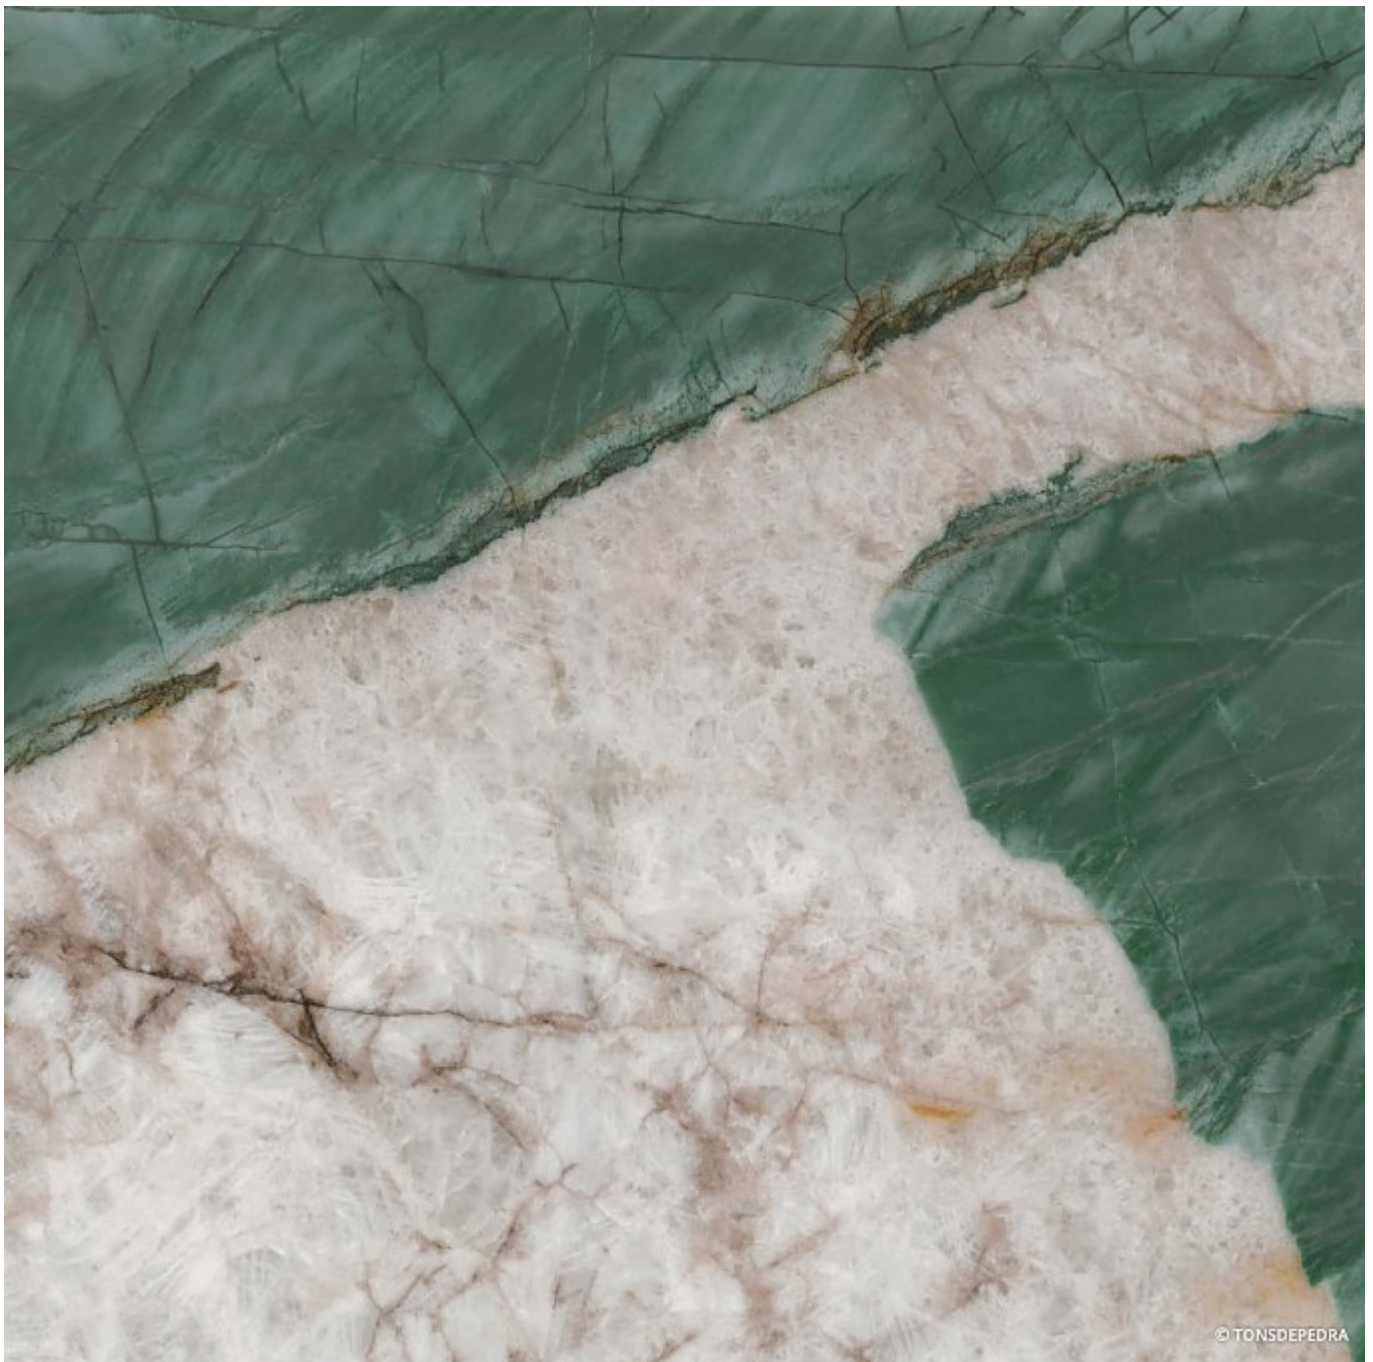

Exotic Wave

Type: Porcelain Stoneware

Origin: Composite Material

Inspired by Brazilian quartzite, with bright green veins, Exotic Wave is attractive, lively and dynamic, bringing us to a seductive tropical atmosphere.

(by Atlas)

© TONSDEPEDRA